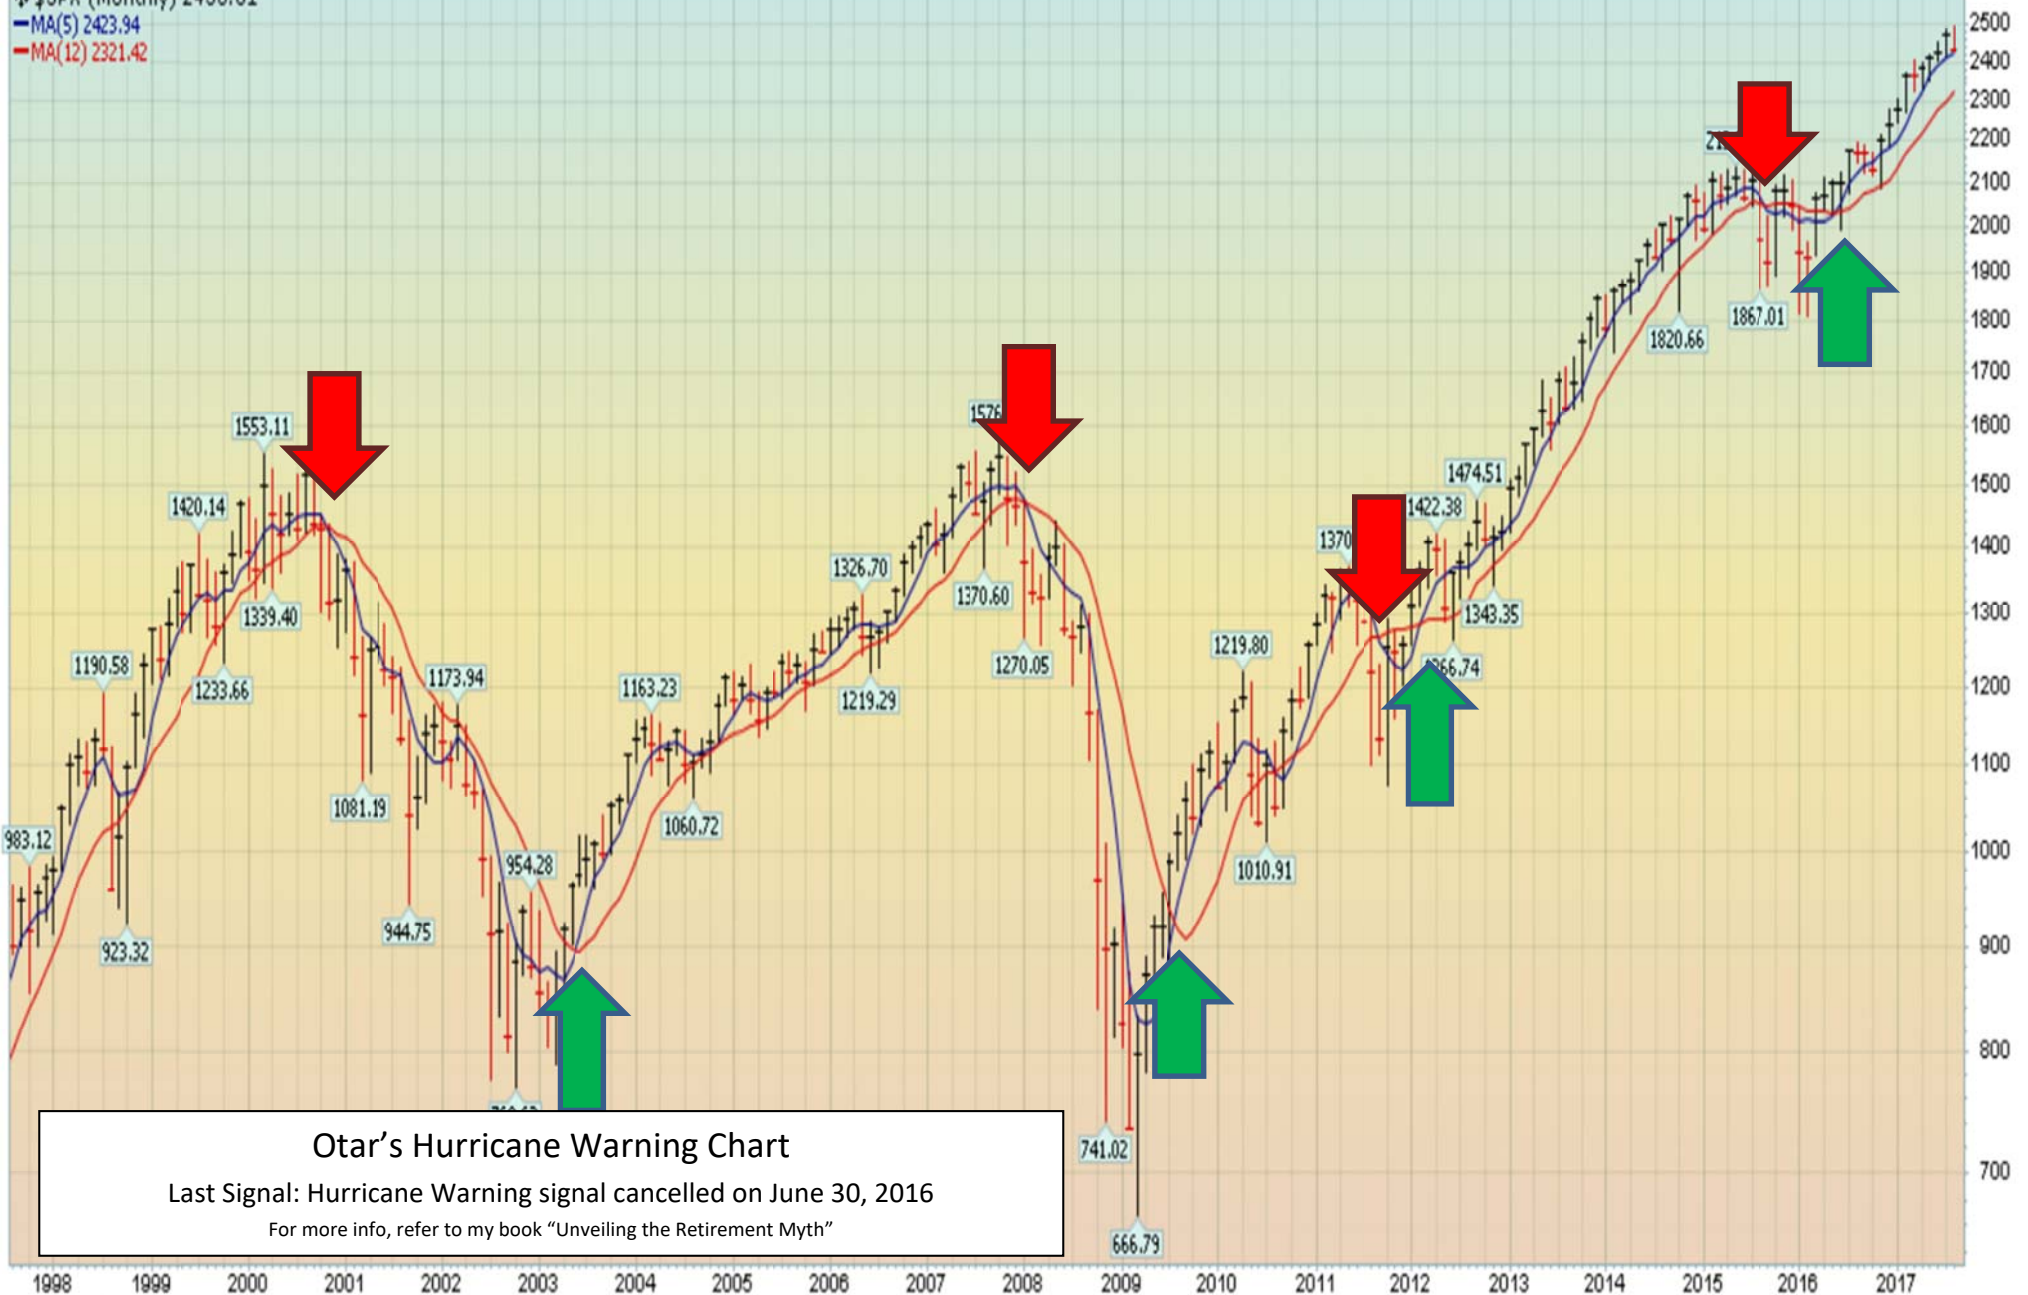

1/4 \$SPX (Monthly) 2430.01

— MA(5) 2423.94

— MA(12) 2321.42

Otar's Hurricane Warning Chart
 Last Signal: Hurricane Warning signal cancelled on June 30, 2016
 For more info, refer to my book "Unveiling the Retirement Myth"