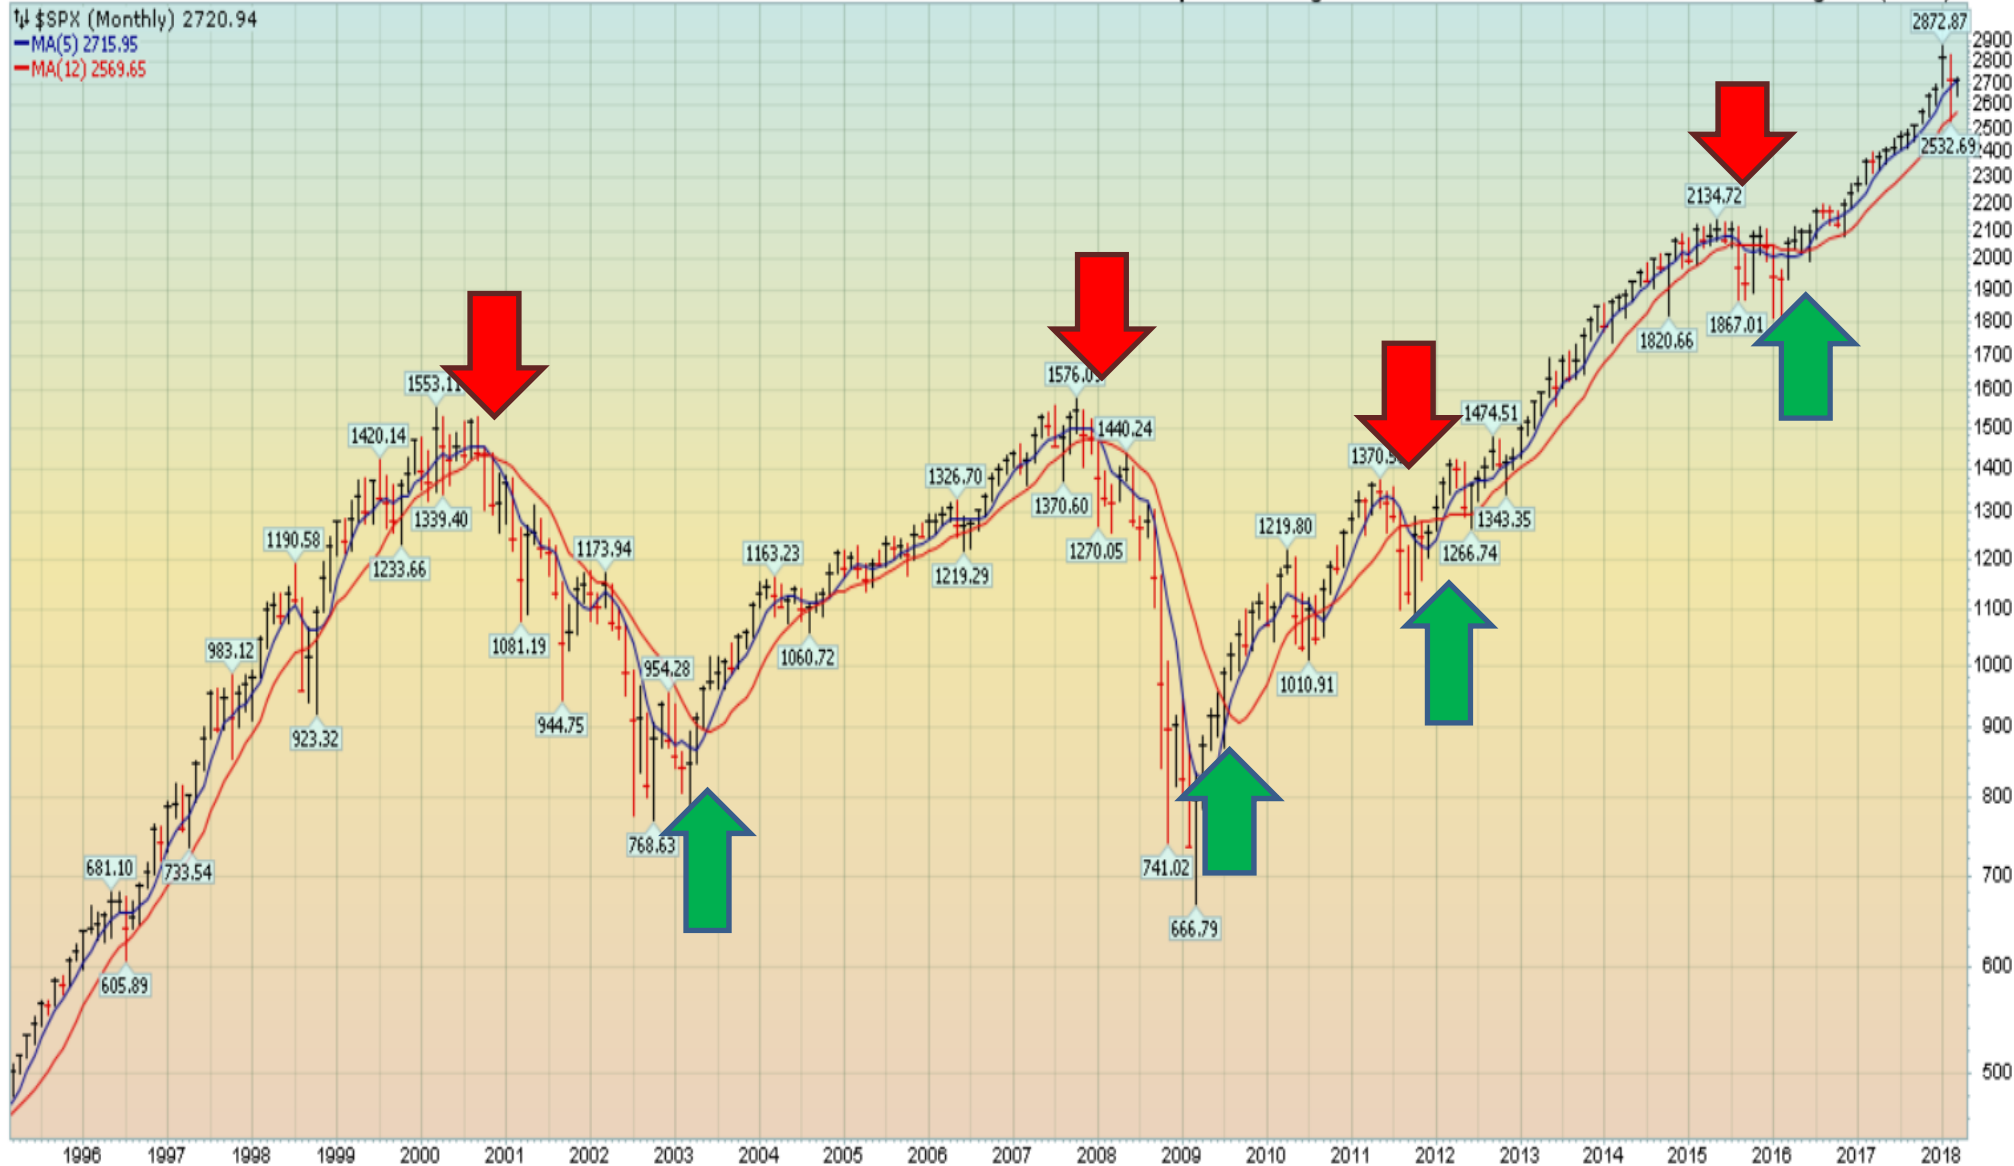

1/4 \$SPX (Monthly) 2720.94

—MA(5) 2715.95

—MA(12) 2569.65

Otar's Hurricane Warning Chart

Last Signal: Hurricane Warning signal cancelled on June 30, 2016

For more info, refer to my book "Unveiling the Retirement Myth"